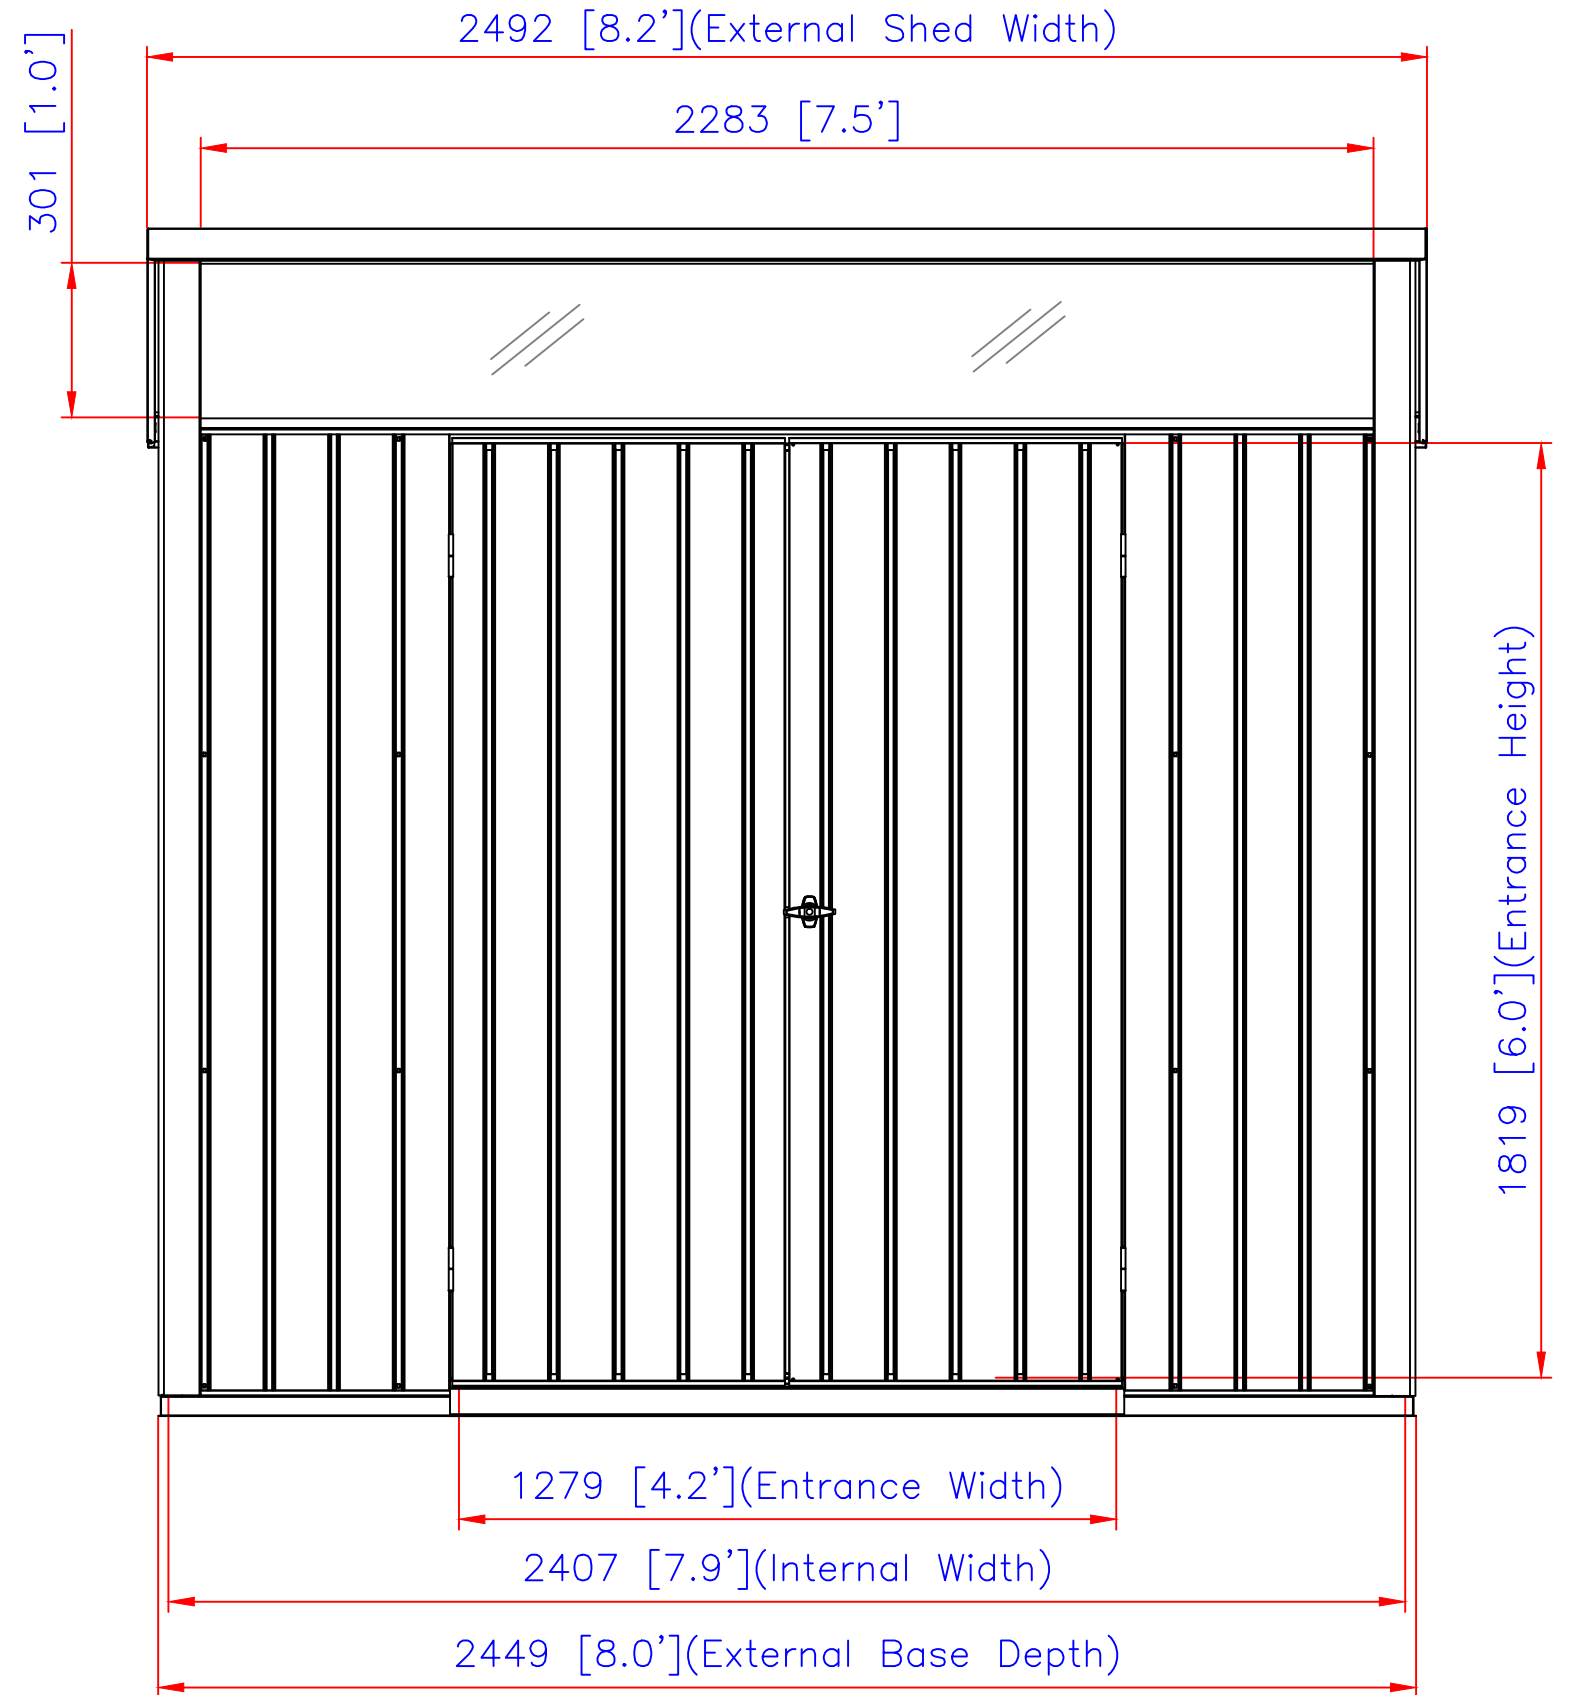

Side View

Elevation

8'x6' Palladium Shed(2 Door)

Note - Dimensional tolerance +5.0 mm.
-2.0